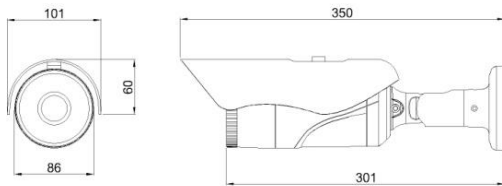

NETWORK IP CAMERA

HIP-HPH6V/4K

8MP NETWORK IP IR BULLET CAMERA

STARVIS **H.265** **WDR**

Features

- Sony STARVIS 8.51MP Image Sensor
- Ultra low light color camera(0.01lux/F1.2)
- Triple codec(H.265, H.264, MJPEG)
- Triple Stream
- Max 30fps @ 3,840x2160p
- Support Onvif/PoE
- DOL True WDR
- IR LED : High Power LED 6 units(80m)
- True Day & Night
- Motorized VF Lens 3.6~11mm
- IP66 Weatherproof

Camera Specifications

IMAGE	Image Sensor	Sony Starvis 8.51MP(1/2.5") Image Sensor
	Scan System	Progressive Scan
	Total Pixels	3864(H) x 2218(V), 8.57 Mega Pixels
	Effective Pixels	3864(H) x 2202(V), 8.51 Mega Pixels
Function	Day & Night	Auto / Day(Color) / Night(BW)
	Privacy Area	On / Off (8 Programmable Zones)
	Motion Detection	4 Zone, On / Off
	W D R	DOL True WDR
	3D DNR	2DNR, 3DNR
	S/N Ratio	More 52dB
	BLC	HLC, BLC
	Digital Zoom	16x
	Degof/LDS/Mirror	On / Off
	White Balance	ATW-Indoor/Outdoor, Shade, Clear sky, Fluorescent light, Light bulb, Flame, Manual
Lens	Focal Length	Motorized VF Lens 3.6~11mm
IR LEDs	IR LEDs	High Power IR LED 6 units
Electrical	Power Supply	DC12[V] ±10% / Max 750mA
Environmental	Operating Temp.	-10°C ~ +50°C
	Preservation Temp.	-20°C ~ +60°C
	Humidity	0% ~ 80%
Mechanical	Weight.	Approx. 2000g(W/Sunshield & Bracket)

Network Specifications

System	OS	Embedded Linux
Network	Interface	RJ45 10/100/1000 Base-T
	Protocol	TCP/IP, UDP, IPv4/v6, HTTP, HTTPS, FTP, UpnP, RTP, RTSP, RTCP, DHCP, ARP, Zeroconf
	Onvif	ver18.06
	Simultaneous Access	Max. 10 user
Video	Compress Format	H.265 Main Profile, H.264(High, Main, Base Line Profile), MJPEG
	Resolution	3840x2160(4K), 2592x1944(5M), 2048x1536(QXGA), 1920x1080(FHD), 1280x1024(SXGA), 1280x720(HD), 704x480(4CIF/NT), 704x576(4CIF/PAL) 640x480(VGA), 352x288(CIF), 320x240(QVGA)
	Frame Rate	Max. 30fps @all resolution
	Streaming	Simultaneously H.265 and MJPEG (Triple Streaming), Simultaneously H.264 and MJPEG (Triple Streaming), Independent Frame Rate and Bandwidth Control, VBR/CBR Mode
Audio	Compress Format	G.711 u-law
	Streaming	Two way
Event	Sensor In	1(NC/NO)
	Alarm Out	1 (Digital Output, Open Collector)
Web Browser	OS	Windows 7, 8, 10
	Manager	IE(over 11), Firefox, Safari, Opera
	Viewer	IE only (Active-X)

*Specification and Design are subject to change without notice